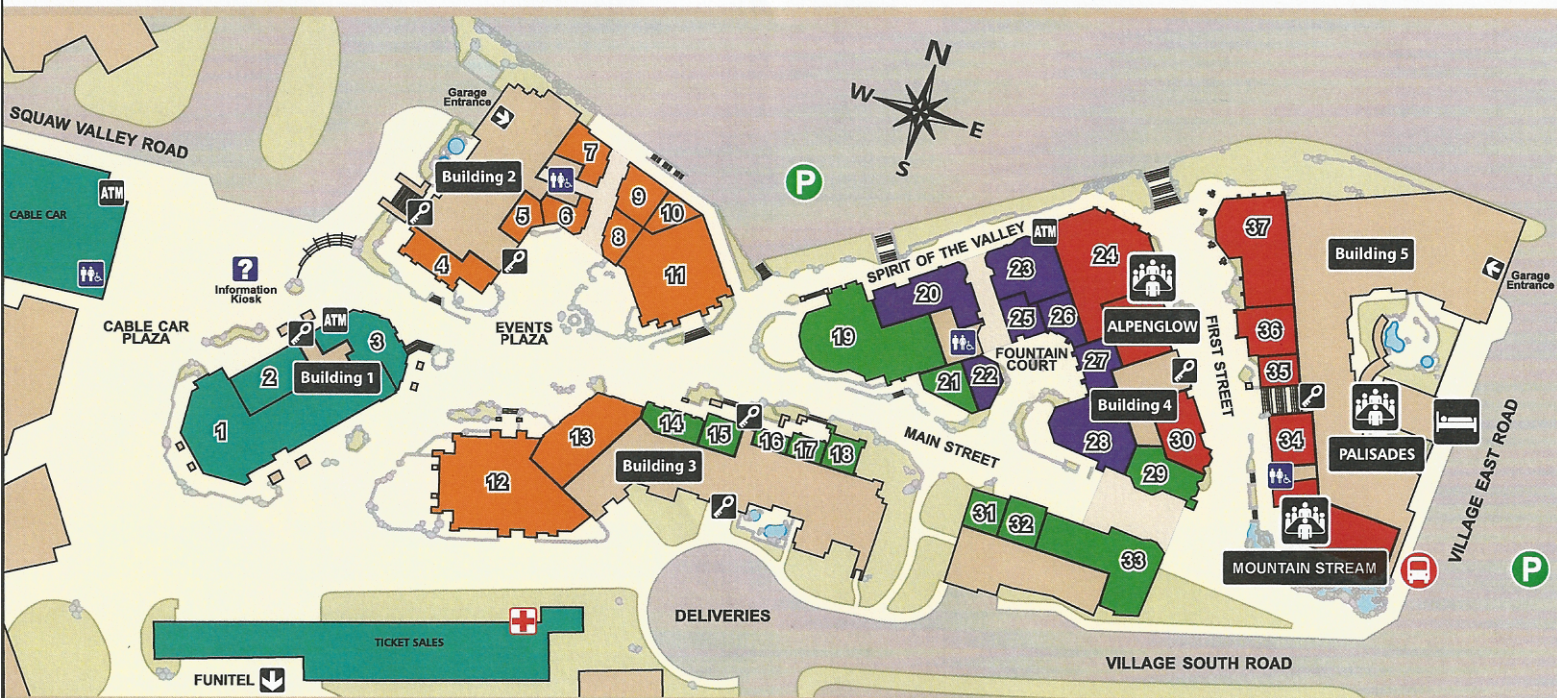

THE VILLAGE AT SQUAW VALLEY USA

Lodging Check-In

Lodging Entrance

Conference Room

Restrooms

Parking

TART Bus Stop

Medical Clinic

Restaurants & Bars

- 19 Auld Dubliner Irish Pub
- 12 Blue Coyote Sports Grill
- 11 Fireside Pizza Company
- 28 Mamasake Sushi & Sake
- 1 Twenty-Two, Bistro & Bar
- 34 Uncorked Wine Bar

Boutiques & Galleries

- 20 Gallery Keoki
- 22 Lather & Fizz Bath Boutique
- 26 The Rainbow Bridge
- 31 Tails By The Lake Pet Shop
- 27 Waxen Moon Candle Studio

Coffee, Soup & Snacks

- 21 Ben & Jerry's Ice Cream
- 5 Mountain Nectar
- 25 Soupa
- 4 Starbucks Coffee

Village Services

- 23 Alice's Mountain Market & Video
- 9 High Five Arcade
- 10 Tahoe TV / SVTV
- 7 Squaw Village Neighbourhood Co.
- 24 Trilogy Spa
- 16 Village Real Estate

Lodging

- Building 1 First Ascent Suites
- Building 2 North Face Suites
- Building 3 South Face Suites
- Building 4 22 Station West
- Building 5 22 Station East